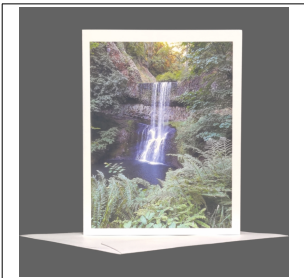

SKU	Name	Retail Price	Wholesale Price
PGC-OR-Silver_F_2	Silver Falls State Park Oregon #2	$5.00	$2.50