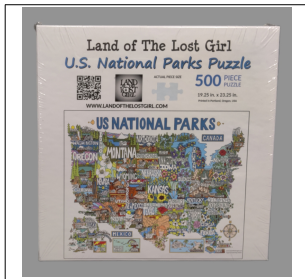

SKU	Name	Retail Price	Wholesale Price
PUZZ-COAP	Colorado Adventure Puzzle	\$35.00	\$17.50

SKU	Name	Retail Price	Wholesale Price
PUZZ-IDAP	Idaho Adventure Puzzle	\$35.00	\$17.50

SKU	Name	Retail Price	Wholesale Price
PUZZ-ORAP	Oregon Adventure Puzzle	\$35.00	\$17.50

LAND OF THE LOST GIRL PRODUCT CATALOG

SKU	Name	Retail Price	Wholesale Price
PUZZ-ORC	The Oregon Coast Puzzle	\$35.00	\$17.50

SKU	Name	Retail Price	Wholesale Price
PUZZ-ORWF	Oregon Waterfall Puzzle	\$35.00	\$17.50