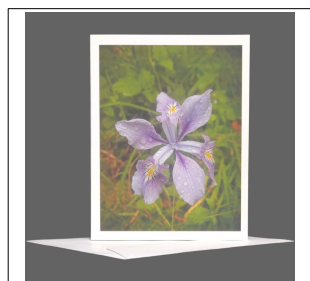

SKU	Name	Retail Price	Wholesale Price
PGC-OR-Wild_P_Iris	Wild Purple Iris Oregon	$5.00	$2.50