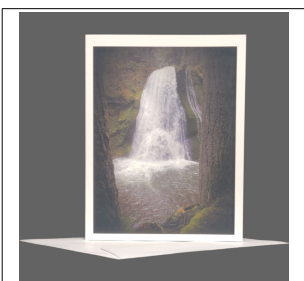

SKU	Name	Retail Price	Wholesale Price
PGC-OR-Yakso_F	Yakso Falls Oregon	$5.00	$2.50