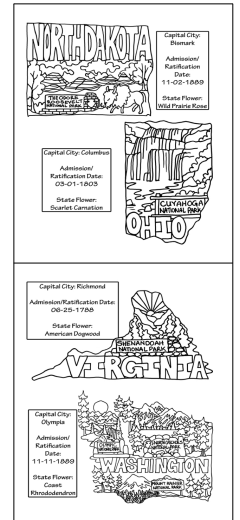

United States National Parks:

Each state is in alphabetical order along with a snippet of information, allowing you to learn as you color. States without a national park feature their official state flower instead. 28 pages of beautifully detailed coloring enjoyment await you, including a full map of the United States National Parks.

SKU	Retail Price	Wholesale Price
9781734338256	$15.00	$7.50