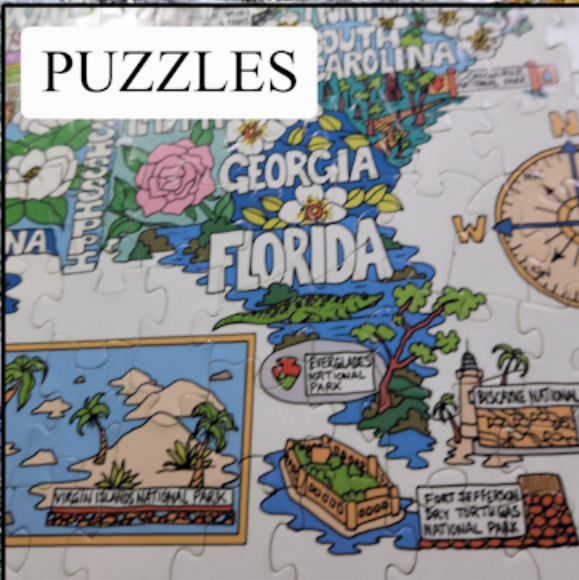

LAND OF THE LOST GIRL PRODUCT CATALOG

POSTERS

COLORING BOOKS

PUZZLES

GREETING CARDS

LAND OF THE LOST GIRL PRODUCT CATALOG

POSTERS

All posters are printed in house. Our paper style posters are printed on premium quality matte card stock, come colored and are available in two sizes: 11"x14" or 13"x19"

Our canvas style posters are printed on premium polyester matte canvas, are available in both colored or color-able variants and come in two sizes: 18"x24" or 24"x36"

POSTER SIZE COMPARISON:

LAND OF THE LOST GIRL PRODUCT CATALOG

California Adventure Poster:

A hand drawn map of various points of interest around the state of California, both natural and man made.

PAPER POSTERS				
Colored SKU	Color-able SKU	SIZE	RETAIL PRICE	WHOLESALE PRICE
CAAP-P-11x14	-	SMALL - 11" x 14"	\$25.00	\$12.50
CAAP-P-11x14	-	MEDIUM - 13" x 19"	\$35.00	\$17.50

A to Z Oregon Waterfalls:

28 beautiful images for your coloring enjoyment.

26 letters of the alphabet each represented by one of the gorgeous waterfalls around Oregon.

1 hand drawn map of all the waterfalls included in the book and 1 bonus picture.