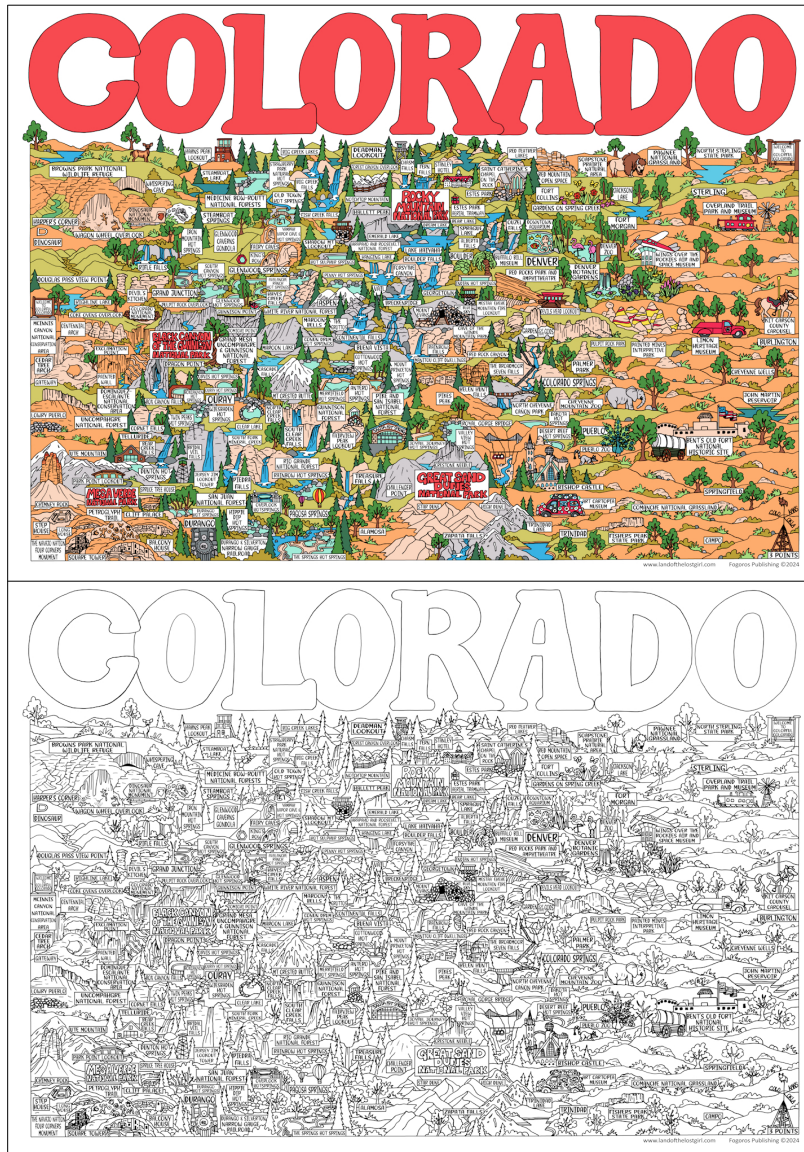

Our canvas style posters are printed on premium polyester matte canvas, are available in both colored or color-able variants and come in two sizes: 18"x24" or 24"x36"

POSTER SIZE COMPARISON:

LAND OF THE LOST GIRL PRODUCT CATALOG

California Adventure Poster:

A hand drawn map of various points of interest around the state of California, both natural and man made.

PAPER POSTERS				
Colored SKU	Color-able SKU	SIZE	RETAIL PRICE	WHOLESALE PRICE
CAAP-P-11x14	-	SMALL - 11" x 14"	\$25.00	\$12.50
CAAP-P-11x14	-	MEDIUM - 13" x 19"	\$35.00	\$17.50

LAND OF THE LOST GIRL PRODUCT CATALOG

Colorado Adventure Poster:

A hand drawn map of various points of interest around the state of Colorado, both natural and man made.

PAPER POSTERS				
Colored SKU	Color-able SKU	SIZE	RETAIL PRICE	WHOLESALE PRICE
COAP-P-11x14	-	SMALL - 11" x 14"	\$25.00	\$12.50
COAP-P-11x14	-	MEDIUM - 13" x 19"	\$35.00	\$17.50

LAND OF THE LOST GIRL PRODUCT CATALOG

Idaho Adventure Poster:

A hand drawn map of various points of interest around the state of Idaho, both natural and man made.

PAPER POSTERS				
Colored SKU	Color-able SKU	SIZE	RETAIL PRICE	WHOLESALE PRICE
IDAP-P-11x14	-	SMALL - 11" x 14"	\$25.00	\$12.50
IDAP-P-13x19	-	MEDIUM - 13" x 19"	\$35.00	\$17.50