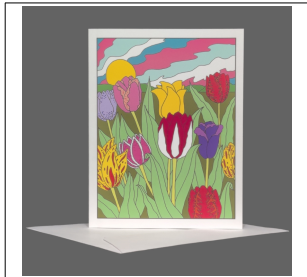

SKU	Name	Retail Price	Wholesale Price
GC-TF_2022	Wooden Shoe Tulip Festival Tulip Festival 2022	$5.00	$2.50