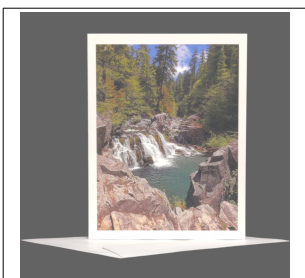

SKU	Name	Retail Price	Wholesale Price
PGC-OR-Saw_Mill_F	Saw Mill Falls Opal Creek Wilderness, Oregon	$5.00	$2.50