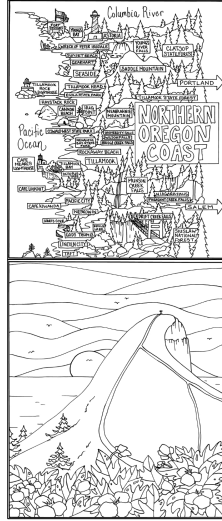

A to Z Oregon Waterfalls:

28 beautiful images for your coloring enjoyment.

26 letters of the alphabet each represented by one of the gorgeous waterfalls around Oregon.

1 hand drawn map of all the waterfalls included in the book and 1 bonus picture.

I've poured my love of hiking and nature into each picture.

This is a coloring experience for both young and old.

Kids can color while they learn and adults can just enjoy the majestic beauty of each waterfall in turn.

SKU	Retail Price	Wholesale Price
9781734338201	\$15.00	\$7.50

LAND OF THE LOST GIRL PRODUCT CATALOG

Oregon Coast:

Enjoy the Oregon coast as you never have before with Land of The Lost Girl's Oregon Coast Coloring book. Within these pages you can color the Oregon coast as you explore the natural grace and beauty only found along the shores of Oregon's majestic coastlines. Inside you will find several maps starting with the northern Oregon Coast, trailing to the central coast and down to the southern coast along with complementing coloring pages of such beautiful spots as Hug Point, Gods Thumb, Siletz Bay, Sweet Creek Trail and many more. Embark on an adventure along the awe inspiring Oregon coast, you'll love every moment of it!