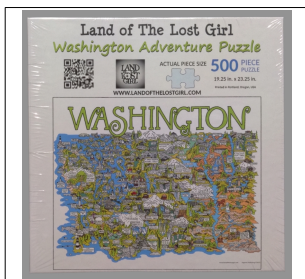

LAND OF THE LOST GIRL PRODUCT CATALOG

SKU	Name	Retail Price	Wholesale Price
PUZZ-ORC	The Oregon Coast Puzzle	\$35.00	\$17.50

SKU	Name	Retail Price	Wholesale Price
PUZZ-ORWF	Oregon Waterfall Puzzle	\$35.00	\$17.50

SKU	Name	Retail Price	Wholesale Price
PUZZ-USNP	United States National Parks Puzzle	\$35.00	\$17.50

SKU	Name	Retail Price	Wholesale Price
PUZZ-WAAP	Washington Adventure Puzzle	\$35.00	\$17.50

LAND OF THE LOST GIRL PRODUCT CATALOG