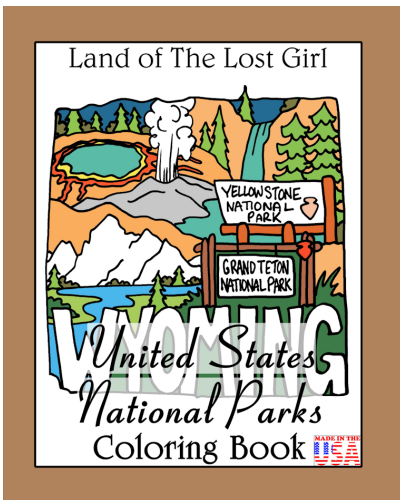

United States National Parks:

Each state is in alphabetical order along with a snippet of information, allowing you to learn as you color. States without a national park feature their official state flower instead. 28 pages of beautifully detailed coloring enjoyment await you, including a full map of the United States National Parks.

SKU	Retail Price	Wholesale Price
9781734338256	$15.00	$7.50