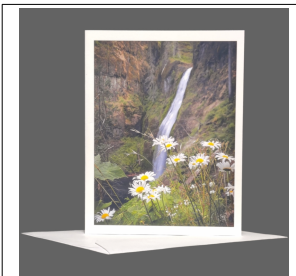

SKU	Name	Retail Price	Wholesale Price
PGC-OR-Clackamas_F	Clackamas Falls Oregon	$5.00	$2.50