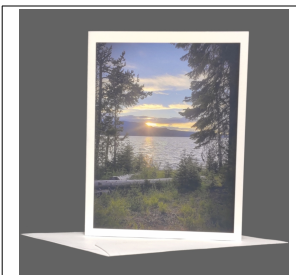

SKU	Name	Retail Price	Wholesale Price
PGC-OR-Diamond_L	Diamond Lake Oregon	$5.00	$2.50