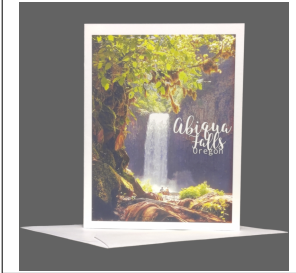

Photo Greeting Cards – California:

SKU	Name	Retail Price	Wholesale Price
PGC-CA-Yosemite_F	Yosemite Falls California	\$5.00	\$2.50

Photo Greeting Cards – Oregon:

SKU	Name	Retail Price	Wholesale Price
PGC-OR-Abiqua_F	Abiqua Falls Oregon	\$5.00	\$2.50