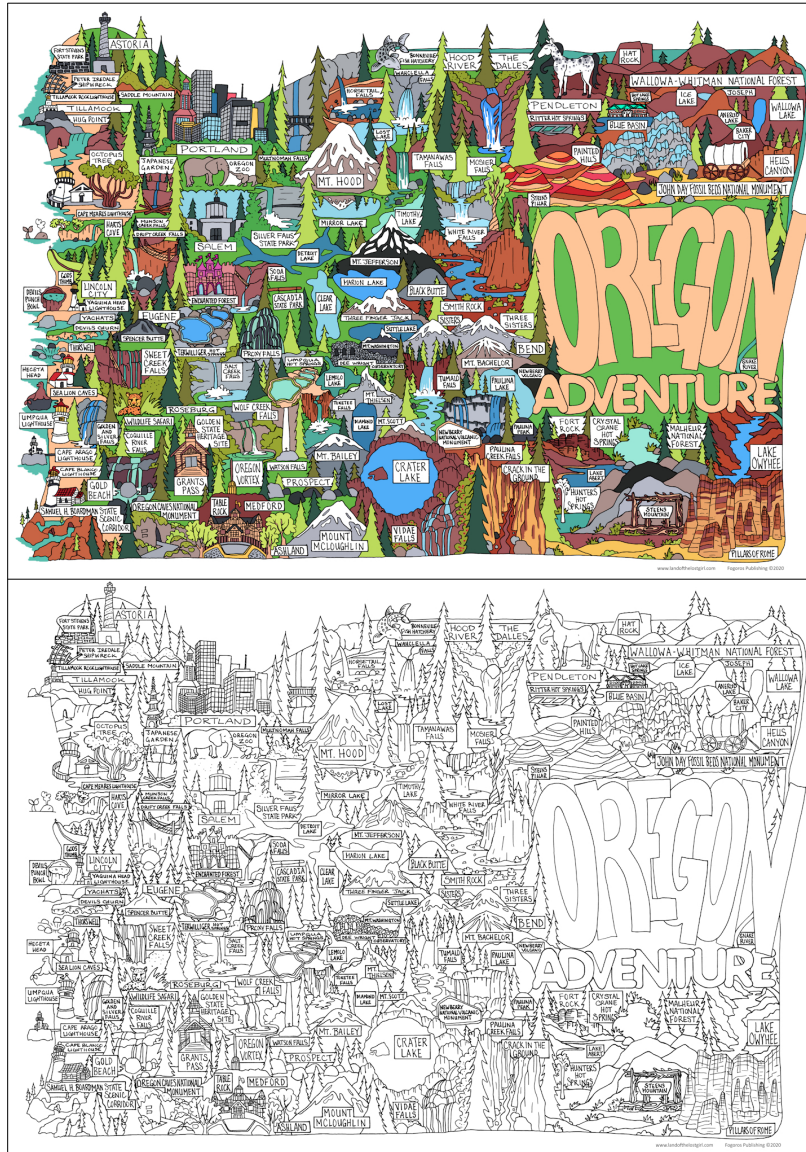

LAND OF THE LOST GIRL PRODUCT CATALOG

Colorado Adventure Poster:

A hand drawn map of various points of interest around the state of Colorado, both natural and man made.

PAPER POSTERS				
Colored SKU	Color-able SKU	SIZE	RETAIL PRICE	WHOLESALE PRICE
COAP-P-11x14	-	SMALL - 11" x 14"	\$25.00	\$12.50
COAP-P-11x14	-	MEDIUM - 13" x 19"	\$35.00	\$17.50

LAND OF THE LOST GIRL PRODUCT CATALOG

Idaho Adventure Poster:

A hand drawn map of various points of interest around the state of Idaho, both natural and man made.

PAPER POSTERS				
Colored SKU	Color-able SKU	SIZE	RETAIL PRICE	WHOLESALE PRICE
IDAP-P-11x14	-	SMALL - 11" x 14"	\$25.00	\$12.50
IDAP-P-13x19	-	MEDIUM - 13" x 19"	\$35.00	\$17.50

LAND OF THE LOST GIRL PRODUCT CATALOG

Oregon Adventure Poster:

A hand drawn map of various points of interest around the state of Oregon, both natural and man made.

PAPER POSTERS				
Colored SKU	Color-able SKU	SIZE	RETAIL PRICE	WHOLESALE PRICE
ORAP-P-11x14	-	SMALL - 11" x 14"	\$25.00	\$12.50
ORAP-P-13x19	-	MEDIUM - 13" x 19"	\$35.00	\$17.50

LAND OF THE LOST GIRL PRODUCT CATALOG

Oregon Waterfall Adventure Map:

A hand drawn map of wonderful waterfalls dotted around the state of Oregon. Includes check boxes so you can mark each fall you visit.