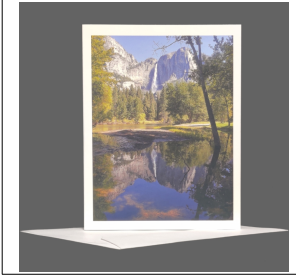

Photo Greeting Cards – California:

SKU	Name	Retail Price	Wholesale Price
PGC-CA-Yosemite_F	Yosemite Falls California	\$5.00	\$2.50

Photo Greeting Cards – Oregon:

SKU	Name	Retail Price	Wholesale Price
PGC-OR-Abiqua_F	Abiqua Falls Oregon	\$5.00	\$2.50