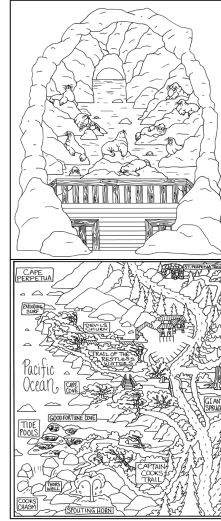

A to Z Oregon Waterfalls:

28 beautiful images for your coloring enjoyment.

26 letters of the alphabet each represented by one of the gorgeous waterfalls around Oregon.

1 hand drawn map of all the waterfalls included in the book and 1 bonus picture.

I've poured my love of hiking and nature into each picture.

This is a coloring experience for both young and old.

Kids can color while they learn and adults can just enjoy the majestic beauty of each waterfall in turn.

SKU	Retail Price	Wholesale Price
9781734338201	\$15.00	\$7.50

LAND OF THE LOST GIRL PRODUCT CATALOG

Oregon Coast:

Enjoy the Oregon coast as you never have before with Land of The Lost Girl's Oregon Coast Coloring book. Within these pages you can color the Oregon coast as you explore the natural grace and beauty only found along the shores of Oregon's majestic coastlines. Inside you will find several maps starting with the northern Oregon Coast, trailing to the central coast and down to the southern coast along with complementing coloring pages of such beautiful spots as Hug Point, Gods Thumb, Siletz Bay, Sweet Creek Trail and many more. Embark on an adventure along the awe inspiring Oregon coast, you'll love every moment of it!