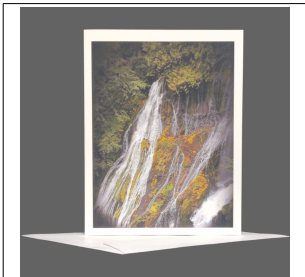

SKU	Name	Retail Price	Wholesale Price
PGC-WA-Panther_Cr_F	Panther Creek Falls Washington	$5.00	$2.50