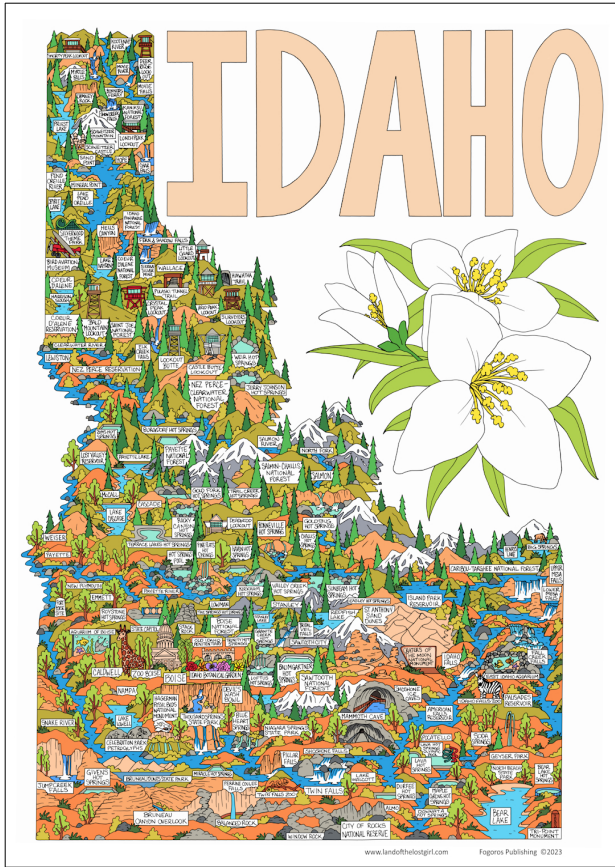

California Adventure Poster:

A hand drawn map of various points of interest around the state of California, both natural and man made.

PAPER POSTERS				
Colored SKU	Color-able SKU	SIZE	RETAIL PRICE	WHOLESALE PRICE
CAAP-P-11x14	-	SMALL - 11" x 14"	\$25.00	\$12.50
CAAP-P-11x14	-	MEDIUM - 13" x 19"	\$35.00	\$17.50

LAND OF THE LOST GIRL PRODUCT CATALOG

Colorado Adventure Poster:

A hand drawn map of various points of interest around the state of Colorado, both natural and man made.

PAPER POSTERS				
Colored SKU	Color-able SKU	SIZE	RETAIL PRICE	WHOLESALE PRICE
COAP-P-11x14	-	SMALL - 11" x 14"	\$25.00	\$12.50
COAP-P-11x14	-	MEDIUM - 13" x 19"	\$35.00	\$17.50

LAND OF THE LOST GIRL PRODUCT CATALOG

Idaho Adventure Poster:

A hand drawn map of various points of interest around the state of Idaho, both natural and man made.

PAPER POSTERS				
Colored SKU	Color-able SKU	SIZE	RETAIL PRICE	WHOLESALE PRICE
IDAP-P-11x14	-	SMALL - 11" x 14"	\$25.00	\$12.50
IDAP-P-13x19	-	MEDIUM - 13" x 19"	\$35.00	\$17.50

LAND OF THE LOST GIRL PRODUCT CATALOG

Oregon Waterfall Adventure Map:

A hand drawn map of wonderful waterfalls dotted around the state of Oregon. Includes check boxes so you can mark each fall you visit.