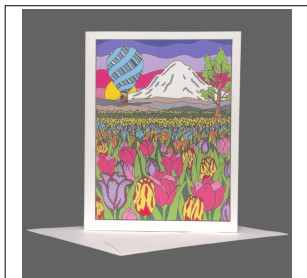

SKU	Name	Retail Price	Wholesale Price
GC-Tulips	Wooden Shoe Tulip Festival Tulips	$5.00	$2.50