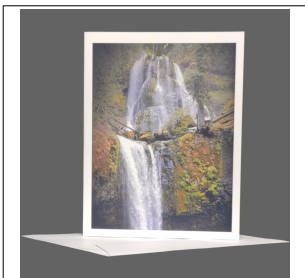

SKU	Name	Retail Price	Wholesale Price
PGC-WA-Falls_Cr_F	Falls Creek Falls Washington	$5.00	$2.50