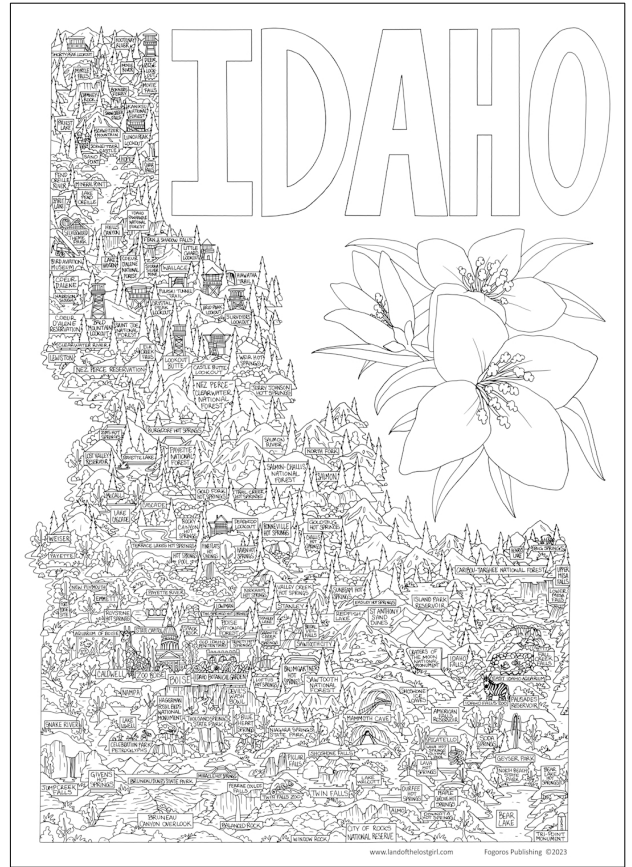

Our canvas style posters are printed on premium polyester matte canvas, are available in both colored or color-able variants and come in two sizes: 18"x24" or 24"x36"

POSTER SIZE COMPARISON:

LAND OF THE LOST GIRL PRODUCT CATALOG

LAND OF THE LOST GIRL PRODUCT CATALOG

Colorado Adventure Poster:

A hand drawn map of various points of interest around the state of Colorado, both natural and man made.

PAPER POSTERS				
Colored SKU	Color-able SKU	SIZE	RETAIL PRICE	WHOLESALE PRICE
COAP-P-11x14	-	SMALL - 11" x 14"	\$25.00	\$12.50
COAP-P-11x14	-	MEDIUM - 13" x 19"	\$35.00	\$17.50

LAND OF THE LOST GIRL PRODUCT CATALOG

Idaho Adventure Poster:

A hand drawn map of various points of interest around the state of Idaho, both natural and man made.

PAPER POSTERS				
Colored SKU	Color-able SKU	SIZE	RETAIL PRICE	WHOLESALE PRICE
IDAP-P-11x14	-	SMALL - 11" x 14"	\$25.00	\$12.50
IDAP-P-13x19	-	MEDIUM - 13" x 19"	\$35.00	\$17.50