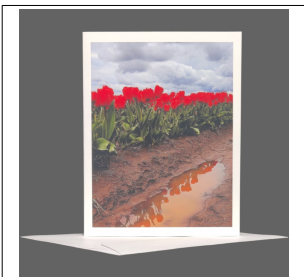

SKU	Name	Retail Price	Wholesale Price
PGC-OR-WSTF_R	Wooden Shoe Tulip Festival Red Tulips	$5.00	$2.50