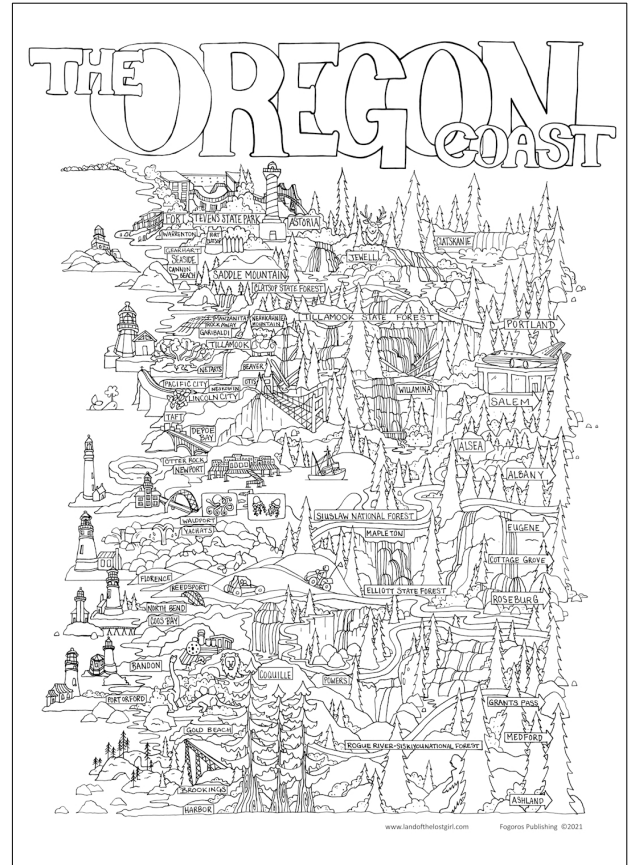

LAND OF THE LOST GIRL PRODUCT CATALOG

Idaho Adventure Poster:

A hand drawn map of various points of interest around the state of Idaho, both natural and man made.

PAPER POSTERS				
Colored SKU	Color-able SKU	SIZE	RETAIL PRICE	WHOLESALE PRICE
IDAP-P-11x14	-	SMALL - 11" x 14"	\$25.00	\$12.50
IDAP-P-13x19	-	MEDIUM - 13" x 19"	\$35.00	\$17.50

LAND OF THE LOST GIRL PRODUCT CATALOG

Oregon Adventure Poster:

A hand drawn map of various points of interest around the state of Oregon, both natural and man made.

PAPER POSTERS				
Colored SKU	Color-able SKU	SIZE	RETAIL PRICE	WHOLESALE PRICE
ORAP-P-11x14	-	SMALL - 11" x 14"	\$25.00	\$12.50
ORAP-P-13x19	-	MEDIUM - 13" x 19"	\$35.00	\$17.50

LAND OF THE LOST GIRL PRODUCT CATALOG

Oregon Waterfall Adventure Map:

A hand drawn map of wonderful waterfalls dotted around the state of Oregon. Includes check boxes so you can mark each fall you visit.

LAND OF THE LOST GIRL PRODUCT CATALOG

The Oregon Coast Poster:

A hand drawn map of various points of interest around the Oregon Coast, both natural and man made.

PAPER POSTERS				
Colored SKU	Color-able SKU	SIZE	RETAIL PRICE	WHOLESALE PRICE
ORC-P-11x14	-	SMALL - 11" x 14"	\$25.00	\$12.50
ORC-P-13x19	-	MEDIUM - 13" x 19"	\$35.00	\$17.50