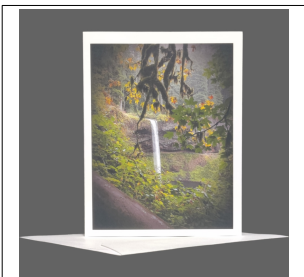

SKU	Name	Retail Price	Wholesale Price
PGC-OR-Silver_F_3	Silver Falls State Park Oregon #3	$5.00	$2.50