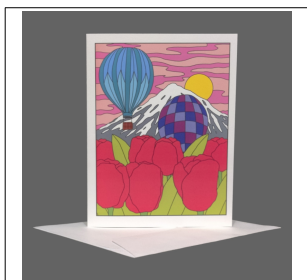

LAND OF THE LOST GIRL PRODUCT CATALOG

SKU	Name	Retail Price	Wholesale Price
GC-WSTF_Balloons	Wooden Shoe Tulip Festival Hot Air Balloons	$5.00	$2.50