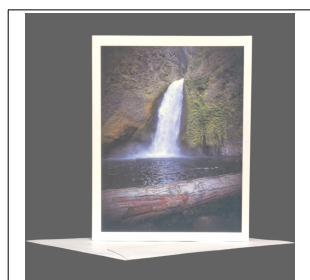

SKU	Name	Retail Price	Wholesale Price
PGC-OR-Wahclella_F	Wahclella Falls Columbia River Gorge, Oregon	$5.00	$2.50