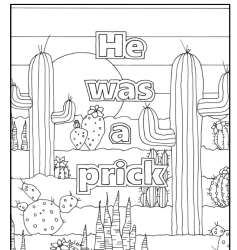

The Break-Up:

I spent several years alone, waiting for someone to move me. To melt my icy heart and make me feel again. The cliché of “boy meets girl” was boring. I needed fire and gasoline. To feel alive again with that passion, desire and addiction of love. Now I’m walking away from the fire. Burned, charred down to my soul. In love, in pain and alone once more. ...it was worth it. Color the pain away with this 24 page hand drawn coloring book. A perfect way to work through the heartache of a breakup for yourself or your bestie. Just remember, no tears allowed on the coloring pages. Chin up girl, you can get through this!

SKU	Retail Price	Wholesale Price
9781734338225	$15.00	$7.50