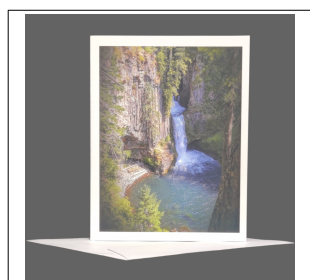

SKU	Name	Retail Price	Wholesale Price
PGC-OR-Toketee_F	Toketee Falls Oregon	$5.00	$2.50