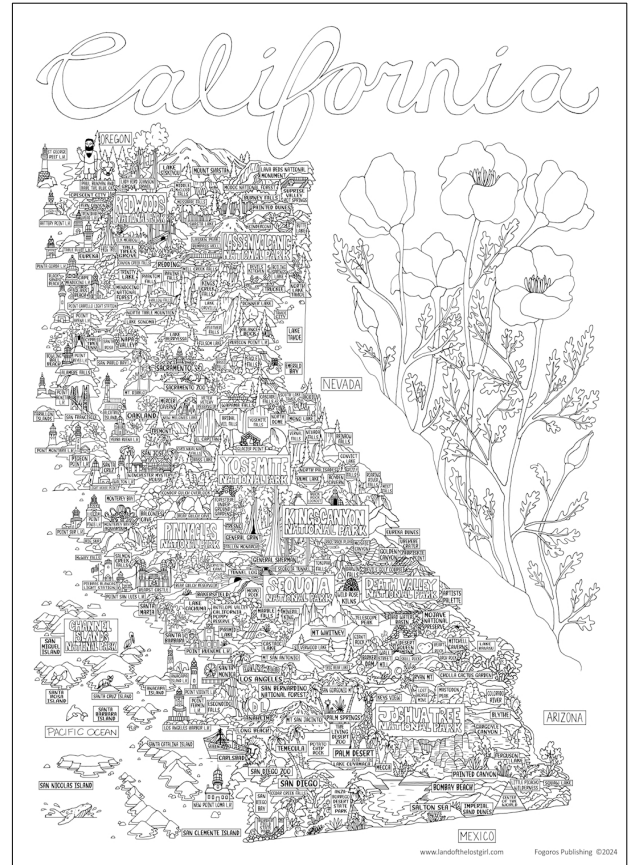

LAND OF THE LOST GIRL PRODUCT CATALOG

POSTERS

COLORING BOOKS

PUZZLES

GREETING CARDS

LAND OF THE LOST GIRL PRODUCT CATALOG

POSTERS

All posters are printed in house. Our paper style posters are printed on premium quality matte card stock, come colored and are available in two sizes: 11"x14" or 13"x19"

Our canvas style posters are printed on premium polyester matte canvas, are available in both colored or color-able variants and come in two sizes: 18"x24" or 24"x36"

POSTER SIZE COMPARISON:

LAND OF THE LOST GIRL PRODUCT CATALOG

California Adventure Poster:

A hand drawn map of various points of interest around the state of California, both natural and man made.

PAPER POSTERS				
Colored SKU	Color-able SKU	SIZE	RETAIL PRICE	WHOLESALE PRICE
CAAP-P-11x14	-	SMALL - 11" x 14"	\$25.00	\$12.50
CAAP-P-11x14	-	MEDIUM - 13" x 19"	\$35.00	\$17.50

LAND OF THE LOST GIRL PRODUCT CATALOG

Oregon Waterfall Adventure Map:

A hand drawn map of wonderful waterfalls dotted around the state of Oregon. Includes check boxes so you can mark each fall you visit.