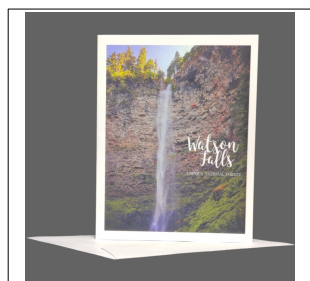

SKU	Name	Retail Price	Wholesale Price
PGC-OR-Watson_F	Watson Falls Oregon	$5.00	$2.50