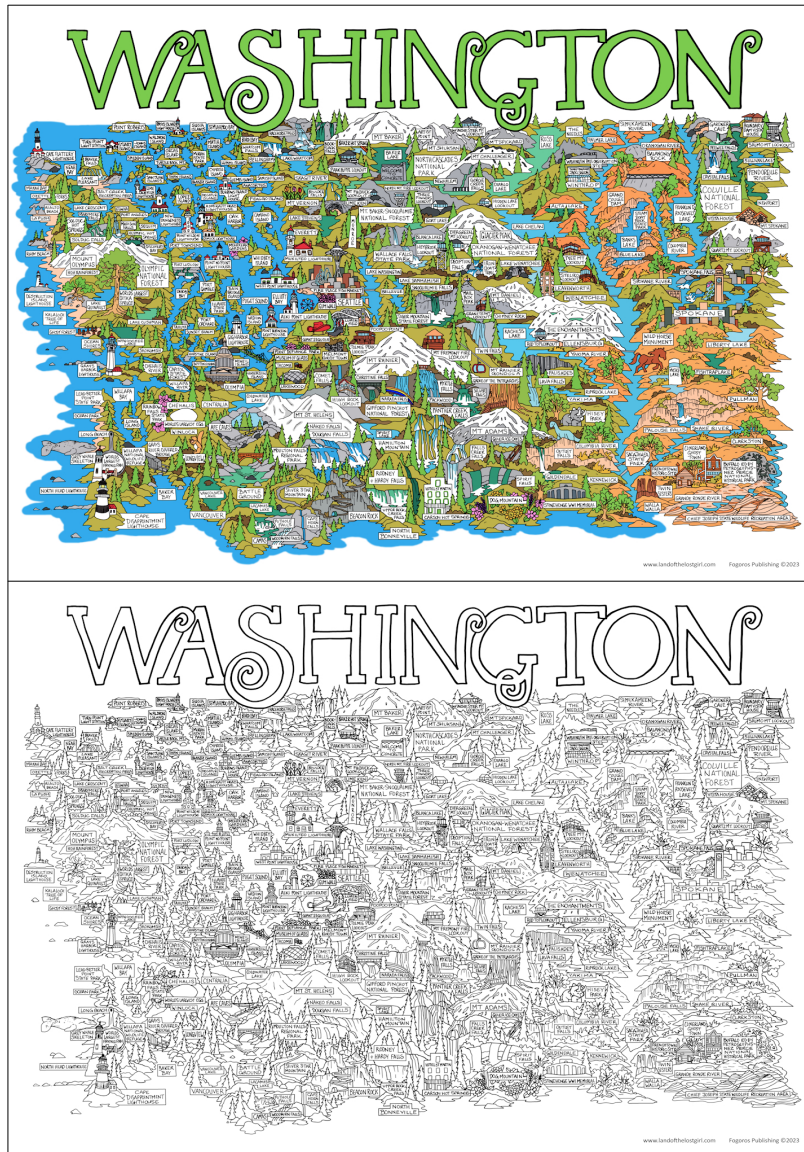

LAND OF THE LOST GIRL PRODUCT CATALOG

Oregon Waterfall Adventure Map:

A hand drawn map of wonderful waterfalls dotted around the state of Oregon. Includes check boxes so you can mark each fall you visit.

LAND OF THE LOST GIRL PRODUCT CATALOG

The Oregon Coast Poster:

A hand drawn map of various points of interest around the Oregon Coast, both natural and man made.

PAPER POSTERS				
Colored SKU	Color-able SKU	SIZE	RETAIL PRICE	WHOLESALE PRICE
ORC-P-11x14	-	SMALL - 11" x 14"	\$25.00	\$12.50
ORC-P-13x19	-	MEDIUM - 13" x 19"	\$35.00	\$17.50

LAND OF THE LOST GIRL PRODUCT CATALOG

US National Parks Poster:

Enjoy the splendor and beauty of the United States National Parks with our hand drawn adventure poster. States without a National Park have their official state flower featured instead.

LAND OF THE LOST GIRL PRODUCT CATALOG

Washington Adventure Poster:

A hand drawn map of various points of interest around the state of Washington, both natural and man made.

PAPER POSTERS				
Colored SKU	Color-able SKU	SIZE	RETAIL PRICE	WHOLESALE PRICE
WAAP-P-11x14	-	SMALL - 11" x 14"	\$25.00	\$12.50
WAAP-P-13x19	-	MEDIUM - 13" x 19"	\$35.00	\$17.50