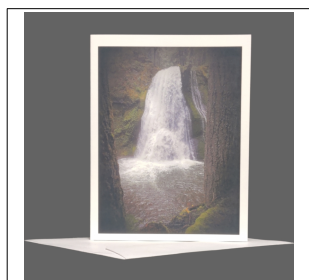

SKU	Name	Retail Price	Wholesale Price
PGC-OR-Yakso_F	Yakso Falls Oregon	$5.00	$2.50