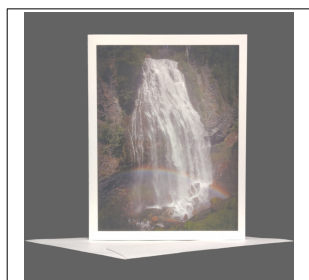

SKU	Name	Retail Price	Wholesale Price
PGC-WA-Narada_F	Narada Falls Mt. Rainier, Washington	$5.00	$2.50