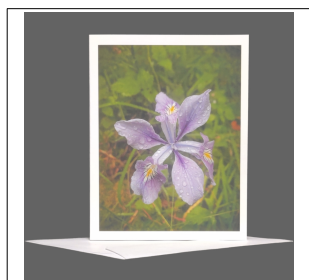

SKU	Name	Retail Price	Wholesale Price
PGC-OR-Wild_P_Iris	Wild Purple Iris Oregon	$5.00	$2.50