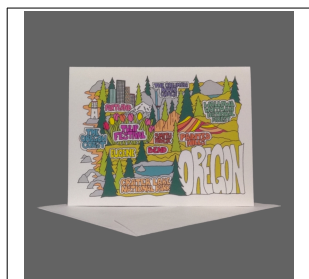

SKU	Name	Retail Price	Wholesale Price
GC-WSTF_OR_Map	Wooden Shoe Tulip Festival Oregon Map	$5.00	$2.50