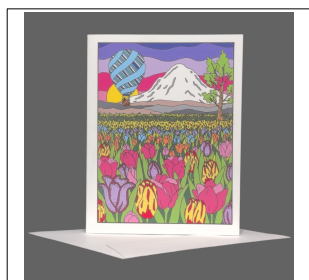

SKU	Name	Retail Price	Wholesale Price
GC-Tulips	Wooden Shoe Tulip Festival Tulips	$5.00	$2.50