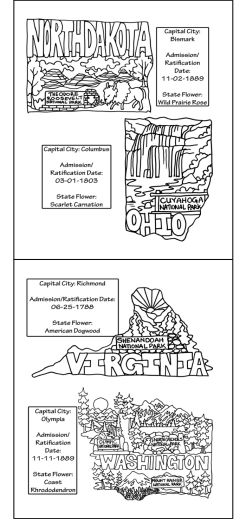

LAND OF THE LOST GIRL PRODUCT CATALOG

United States National Parks:

Each state is in alphabetical order along with a snippet of information, allowing you to learn as you color. States without a national park feature their official state flower instead. 28 pages of beautifully detailed coloring enjoyment await you, including a full map of the United States National Parks.

SKU	Retail Price	Wholesale Price
9781734338256	$15.00	$7.50