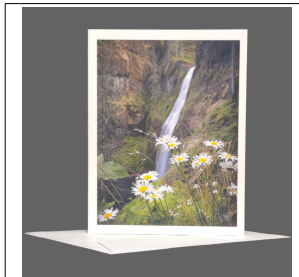

SKU	Name	Retail Price	Wholesale Price
PGC-OR-Clackamas_F	Clackamas Falls Oregon	$5.00	$2.50