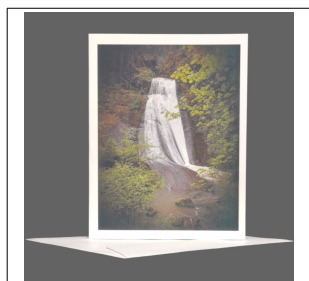

LAND OF THE LOST GIRL PRODUCT CATALOG

SKU	Name	Retail Price	Wholesale Price
PGC-OR-Wolf_Cr_F_2	Wolf Creek Falls Oregon #2	$5.00	$2.50