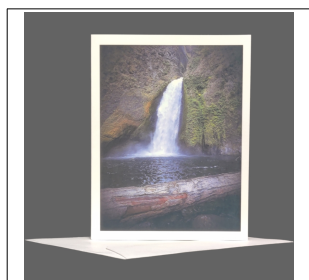

SKU	Name	Retail Price	Wholesale Price
PGC-OR-Wahclella_F	Wahclella Falls Columbia River Gorge, Oregon	$5.00	$2.50