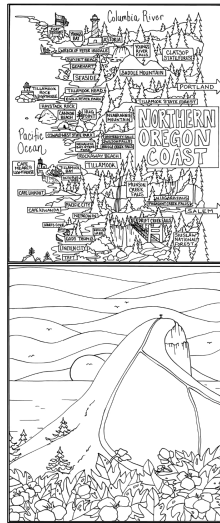

SKU	Retail Price	Wholesale Price
9781734338201	\$15.00	\$7.50

LAND OF THE LOST GIRL PRODUCT CATALOG

Girl, You're a Hot Mess:

Hey girl, you're a hot mess!!! But life isn't meant to be perfect and we have all been a hot mess at one point or another in our lives. Embrace the mess as you color 20 hand drawn images. From one Hot Mess Girl to another, thank you!

SKU	Retail Price	Wholesale Price
9781734338249	\$15.00	\$7.50

Oregon Coast:

Enjoy the Oregon coast as you never have before with Land of The Lost Girl's Oregon Coast Coloring book. Within these pages you can color the Oregon coast as you explore the natural grace and beauty only found along the shores of Oregon's majestic coastlines. Inside you will find several maps starting with the northern Oregon Coast, trailing to the central coast and down to the southern coast along with complementing coloring pages of such beautiful spots as Hug Point, Gods Thumb, Siletz Bay, Sweet Creek Trail and many more. Embark on an adventure along the awe inspiring Oregon coast, you'll love every moment of it!