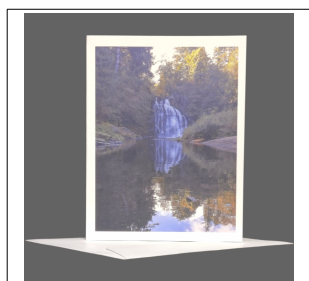

SKU	Name	Retail Price	Wholesale Price
PGC-OR-Youngs_R_F	Youngs River Falls Oregon	$5.00	$2.50