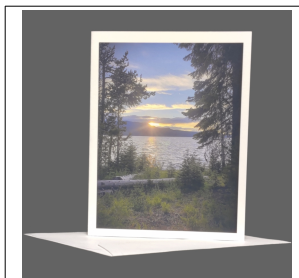

SKU	Name	Retail Price	Wholesale Price
PGC-OR-Diamond_L	Diamond Lake Oregon	$5.00	$2.50