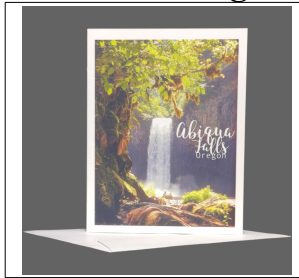

Photo Greeting Cards – California:

SKU	Name	Retail Price	Wholesale Price
PGC-CA-Yosemite_F	Yosemite Falls California	\$5.00	\$2.50

Photo Greeting Cards – Oregon:

SKU	Name	Retail Price	Wholesale Price
PGC-OR-Abiqua_F	Abiqua Falls Oregon	\$5.00	\$2.50