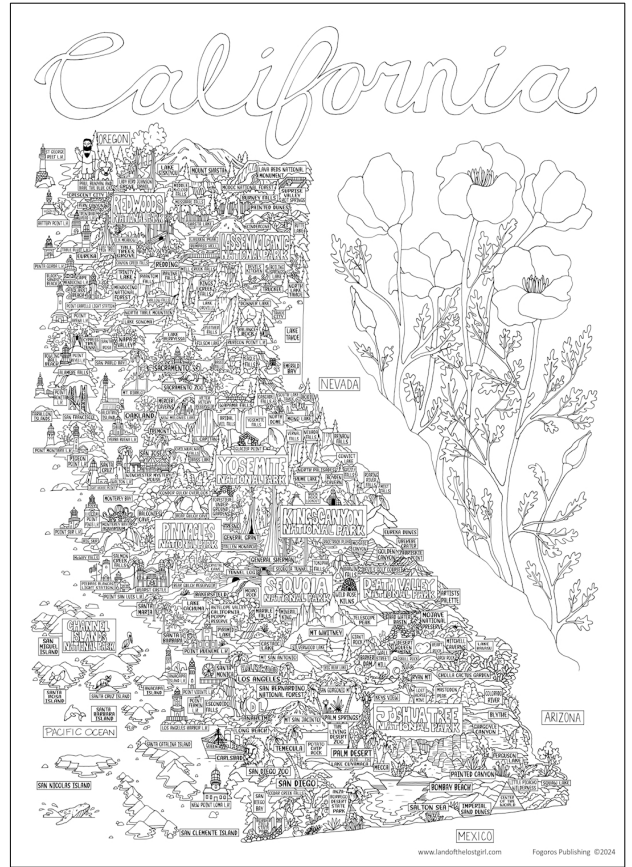

LAND OF THE LOST GIRL PRODUCT CATALOG

POSTERS

COLORING BOOKS

PUZZLES

GREETING CARDS

LAND OF THE LOST GIRL PRODUCT CATALOG

POSTERS

All posters are printed in house. Our paper style posters are printed on premium quality matte card stock, come colored and are available in two sizes: 11"x14" or 13"x19"

Our canvas style posters are printed on premium polyester matte canvas, are available in both colored or color-able variants and come in two sizes: 18"x24" or 24"x36"

POSTER SIZE COMPARISON:

LAND OF THE LOST GIRL PRODUCT CATALOG

California Adventure Poster:

A hand drawn map of various points of interest around the state of California, both natural and man made.

PAPER POSTERS				
Colored SKU	Color-able SKU	SIZE	RETAIL PRICE	WHOLESALE PRICE
CAAP-P-11x14	-	SMALL - 11" x 14"	\$25.00	\$12.50
CAAP-P-11x14	-	MEDIUM - 13" x 19"	\$35.00	\$17.50

LAND OF THE LOST GIRL PRODUCT CATALOG

Idaho Adventure Poster:

A hand drawn map of various points of interest around the state of Idaho, both natural and man made.

PAPER POSTERS				
Colored SKU	Color-able SKU	SIZE	RETAIL PRICE	WHOLESALE PRICE
IDAP-P-11x14	-	SMALL - 11" x 14"	\$25.00	\$12.50
IDAP-P-13x19	-	MEDIUM - 13" x 19"	\$35.00	\$17.50