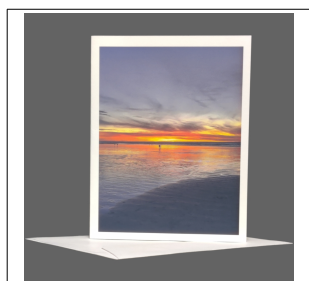

SKU	Name	Retail Price	Wholesale Price
PGC-OR-Newport_Beach	Newport Beach Oregon	$5.00	$2.50