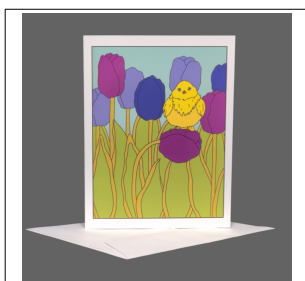

SKU	Name	Retail Price	Wholesale Price
GC-Tulip_Bird	Tulip Bird	$5.00	$2.50