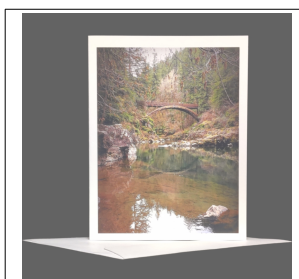

SKU	Name	Retail Price	Wholesale Price
PGC-WA-Moulton_F_R_P	Moulton Falls Regional Park Washington	$5.00	$2.50