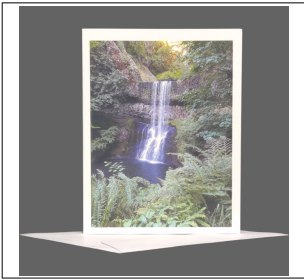

SKU	Name	Retail Price	Wholesale Price
PGC-OR-Silver_F_2	Silver Falls State Park Oregon #2	$5.00	$2.50