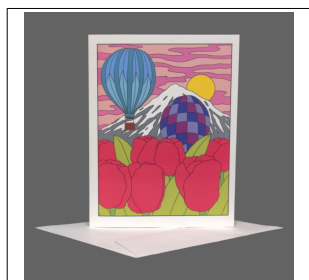

SKU	Name	Retail Price	Wholesale Price
GC-WSTF_Balloons	Wooden Shoe Tulip Festival Hot Air Balloons	$5.00	$2.50