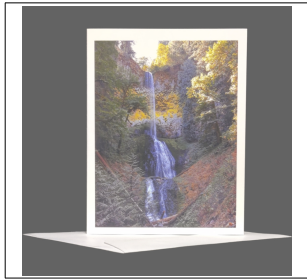

SKU	Name	Retail Price	Wholesale Price
PGC-OR-Pup_Cr_F	Pup Creek Falls Oregon	$5.00	$2.50