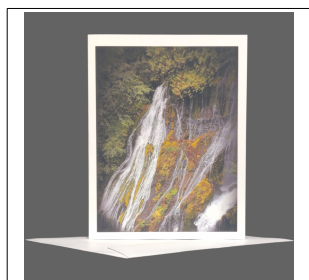

SKU	Name	Retail Price	Wholesale Price
PGC-WA-Panther_Cr_F	Panther Creek Falls Washington	$5.00	$2.50