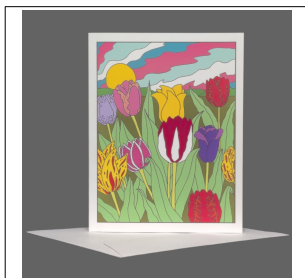

SKU	Name	Retail Price	Wholesale Price
GC-TF_2022	Wooden Shoe Tulip Festival Tulip Festival 2022	$5.00	$2.50