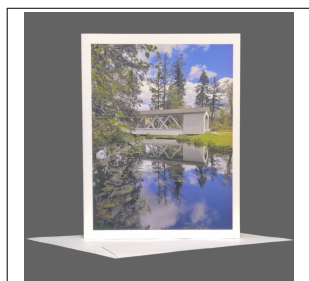

LAND OF THE LOST GIRL PRODUCT CATALOG

SKU	Name	Retail Price	Wholesale Price
PGC-OR-Jordan_C_Br	Jordan Covered Bridge Stayton, Oregon	$5.00	$2.50