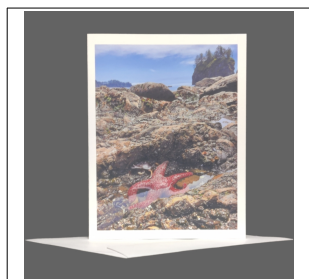

SKU	Name	Retail Price	Wholesale Price
PGC-WA-Star_2nd_Beach	Starfish Second Beach, Washington	$5.00	$2.50