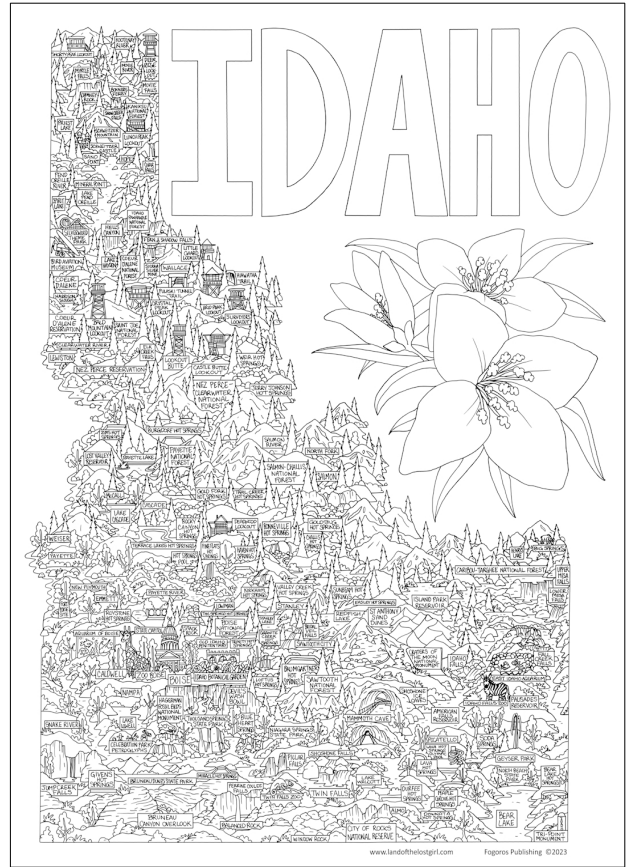

LAND OF THE LOST GIRL PRODUCT CATALOG

POSTERS

COLORING BOOKS

PUZZLES

GREETING CARDS

LAND OF THE LOST GIRL PRODUCT CATALOG

POSTERS

All posters are printed in house. Our paper style posters are printed on premium quality matte card stock, come colored and are available in two sizes: 11"x14" or 13"x19"

Our canvas style posters are printed on premium polyester matte canvas, are available in both colored or color-able variants and come in two sizes: 18"x24" or 24"x36"

POSTER SIZE COMPARISON:

LAND OF THE LOST GIRL PRODUCT CATALOG

California Adventure Poster:

A hand drawn map of various points of interest around the state of California, both natural and man made.

PAPER POSTERS				
Colored SKU	Color-able SKU	SIZE	RETAIL PRICE	WHOLESALE PRICE
CAAP-P-11x14	-	SMALL - 11" x 14"	\$25.00	\$12.50
CAAP-P-11x14	-	MEDIUM - 13" x 19"	\$35.00	\$17.50

LAND OF THE LOST GIRL PRODUCT CATALOG

Idaho Adventure Poster:

A hand drawn map of various points of interest around the state of Idaho, both natural and man made.

PAPER POSTERS				
Colored SKU	Color-able SKU	SIZE	RETAIL PRICE	WHOLESALE PRICE
IDAP-P-11x14	-	SMALL - 11" x 14"	\$25.00	\$12.50
IDAP-P-13x19	-	MEDIUM - 13" x 19"	\$35.00	\$17.50