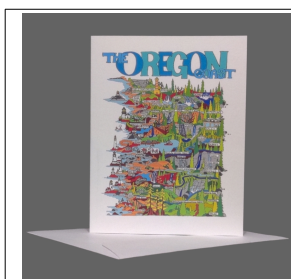

SKU	Name	Retail Price	Wholesale Price
GC-ORC	The Oregon Coast Adventure Map	$5.00	$2.50