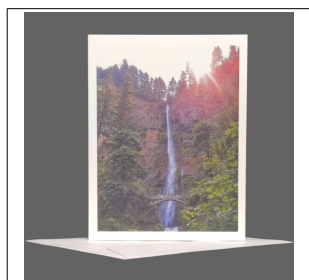

SKU	Name	Retail Price	Wholesale Price
PGC-OR-Multnomah_F	Multnomah Falls Columbia River Gorge, Oregon	$5.00	$2.50