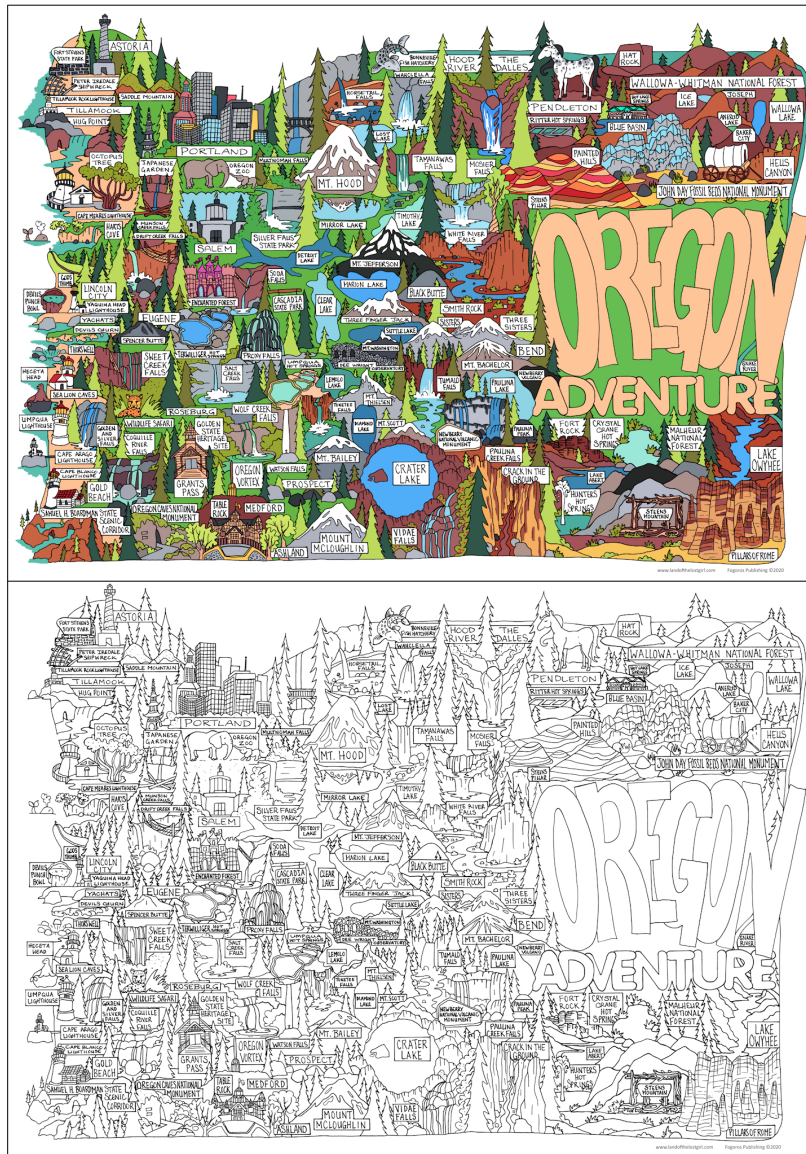

California Adventure Poster:

A hand drawn map of various points of interest around the state of California, both natural and man made.

PAPER POSTERS				
Colored SKU	Color-able SKU	SIZE	RETAIL PRICE	WHOLESALE PRICE
CAAP-P-11x14	-	SMALL - 11" x 14"	\$25.00	\$12.50
CAAP-P-11x14	-	MEDIUM - 13" x 19"	\$35.00	\$17.50

LAND OF THE LOST GIRL PRODUCT CATALOG

Idaho Adventure Poster:

A hand drawn map of various points of interest around the state of Idaho, both natural and man made.

PAPER POSTERS				
Colored SKU	Color-able SKU	SIZE	RETAIL PRICE	WHOLESALE PRICE
IDAP-P-11x14	-	SMALL - 11" x 14"	\$25.00	\$12.50
IDAP-P-13x19	-	MEDIUM - 13" x 19"	\$35.00	\$17.50

LAND OF THE LOST GIRL PRODUCT CATALOG

Oregon Adventure Poster:

A hand drawn map of various points of interest around the state of Oregon, both natural and man made.

PAPER POSTERS				
Colored SKU	Color-able SKU	SIZE	RETAIL PRICE	WHOLESALE PRICE
ORAP-P-11x14	-	SMALL - 11" x 14"	\$25.00	\$12.50
ORAP-P-13x19	-	MEDIUM - 13" x 19"	\$35.00	\$17.50

LAND OF THE LOST GIRL PRODUCT CATALOG

Oregon Waterfall Adventure Map:

A hand drawn map of wonderful waterfalls dotted around the state of Oregon. Includes check boxes so you can mark each fall you visit.