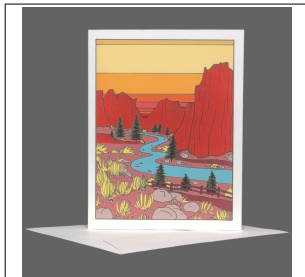

SKU	Name	Retail Price	Wholesale Price
GC-Smith_Rock	Smith Rock Oregon	$5.00	$2.50