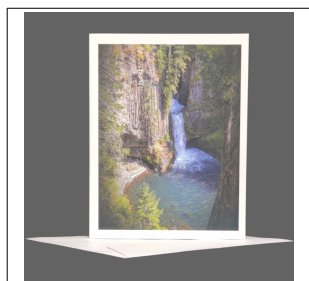

LAND OF THE LOST GIRL PRODUCT CATALOG

SKU	Name	Retail Price	Wholesale Price
PGC-OR-Toketee_F	Toketee Falls Oregon	$5.00	$2.50