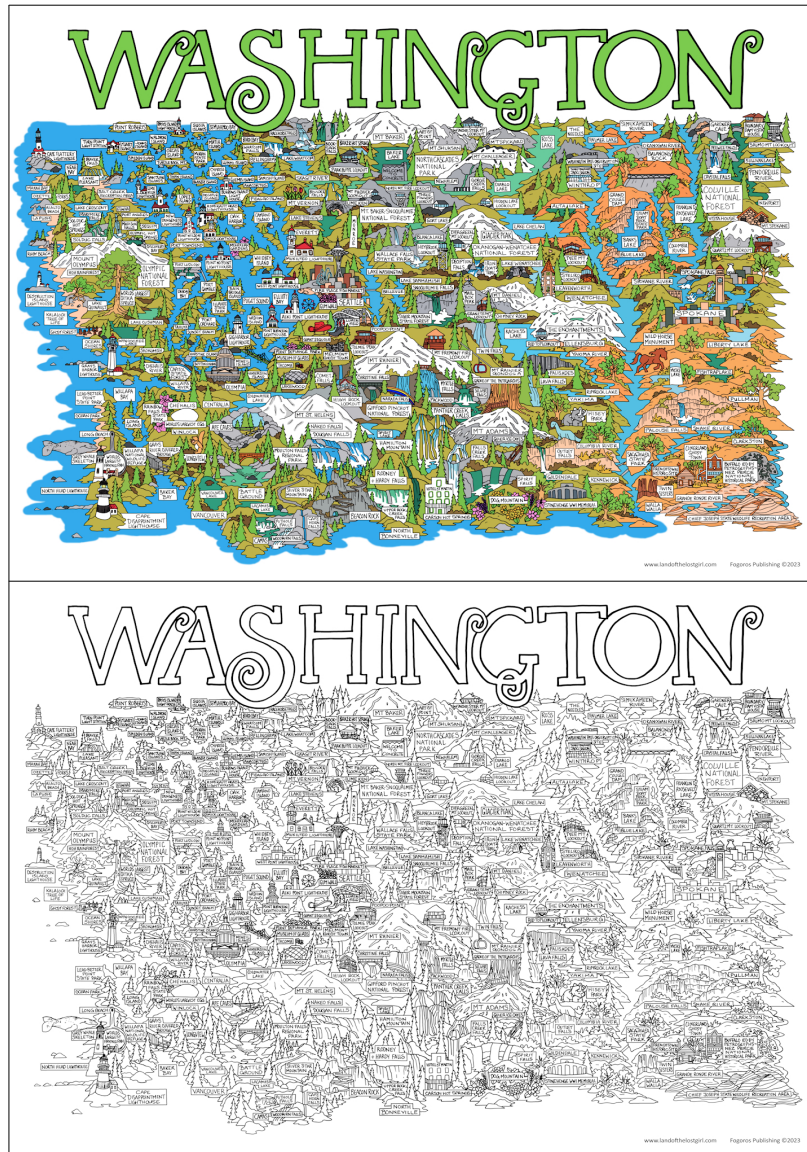

LAND OF THE LOST GIRL PRODUCT CATALOG

Idaho Adventure Poster:

A hand drawn map of various points of interest around the state of Idaho, both natural and man made.

PAPER POSTERS				
Colored SKU	Color-able SKU	SIZE	RETAIL PRICE	WHOLESALE PRICE
IDAP-P-11x14	-	SMALL - 11" x 14"	\$25.00	\$12.50
IDAP-P-13x19	-	MEDIUM - 13" x 19"	\$35.00	\$17.50

LAND OF THE LOST GIRL PRODUCT CATALOG

Oregon Waterfall Adventure Map:

A hand drawn map of wonderful waterfalls dotted around the state of Oregon. Includes check boxes so you can mark each fall you visit.

LAND OF THE LOST GIRL PRODUCT CATALOG

US National Parks Poster:

Enjoy the splendor and beauty of the United States National Parks with our hand drawn adventure poster. States without a National Park have their official state flower featured instead.

LAND OF THE LOST GIRL PRODUCT CATALOG

Washington Adventure Poster:

A hand drawn map of various points of interest around the state of Washington, both natural and man made.

PAPER POSTERS				
Colored SKU	Color-able SKU	SIZE	RETAIL PRICE	WHOLESALE PRICE
WAAP-P-11x14	-	SMALL - 11" x 14"	\$25.00	\$12.50
WAAP-P-13x19	-	MEDIUM - 13" x 19"	\$35.00	\$17.50