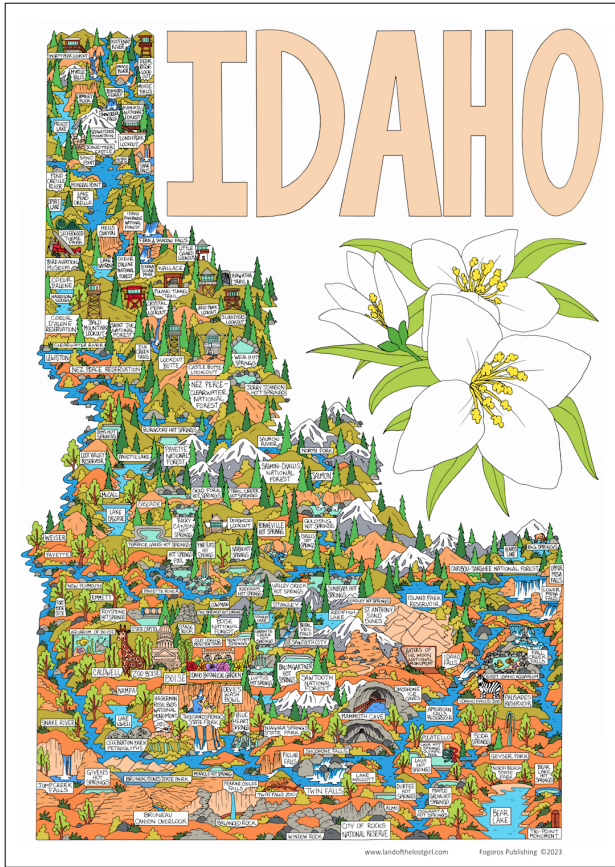

Our canvas style posters are printed on premium polyester matte canvas, are available in both colored or color-able variants and come in two sizes: 18"x24" or 24"x36"

POSTER SIZE COMPARISON:

LAND OF THE LOST GIRL PRODUCT CATALOG

California Adventure Poster:

A hand drawn map of various points of interest around the state of California, both natural and man made.

PAPER POSTERS				
Colored SKU	Color-able SKU	SIZE	RETAIL PRICE	WHOLESALE PRICE
CAAP-P-11x14	-	SMALL - 11" x 14"	\$25.00	\$12.50
CAAP-P-11x14	-	MEDIUM - 13" x 19"	\$35.00	\$17.50

LAND OF THE LOST GIRL PRODUCT CATALOG

Idaho Adventure Poster:

A hand drawn map of various points of interest around the state of Idaho, both natural and man made.

PAPER POSTERS				
Colored SKU	Color-able SKU	SIZE	RETAIL PRICE	WHOLESALE PRICE
IDAP-P-11x14	-	SMALL - 11" x 14"	\$25.00	\$12.50
IDAP-P-13x19	-	MEDIUM - 13" x 19"	\$35.00	\$17.50

LAND OF THE LOST GIRL PRODUCT CATALOG

Oregon Waterfall Adventure Map:

A hand drawn map of wonderful waterfalls dotted around the state of Oregon. Includes check boxes so you can mark each fall you visit.