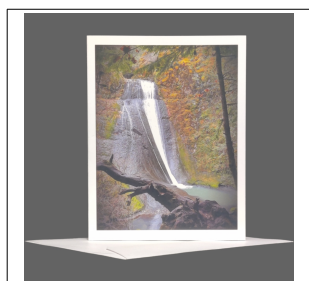

SKU	Name	Retail Price	Wholesale Price
PGC-OR-Wolf_Cr_F_1	Wolf Creek Falls Oregon #1	$5.00	$2.50