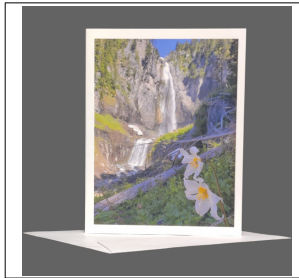

SKU	Name	Retail Price	Wholesale Price
PGC-WA-Comet_F	Comet Falls Mt. Rainier Nat. Park, Washington	$5.00	$2.50