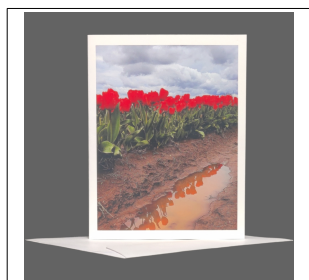

SKU	Name	Retail Price	Wholesale Price
PGC-OR-WSTF_R	Wooden Shoe Tulip Festival Red Tulips	$5.00	$2.50