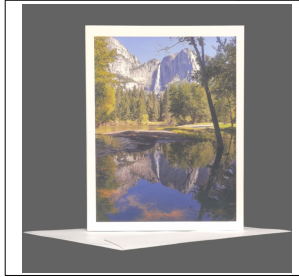

Photo Greeting Cards – California:

SKU	Name	Retail Price	Wholesale Price
PGC-CA-Yosemite_F	Yosemite Falls California	\$5.00	\$2.50

Photo Greeting Cards – Oregon:

SKU	Name	Retail Price	Wholesale Price
PGC-OR-Abiqua_F	Abiqua Falls Oregon	\$5.00	\$2.50