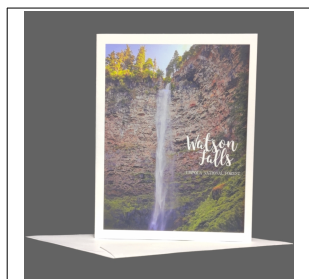

SKU	Name	Retail Price	Wholesale Price
PGC-OR-Watson_F	Watson Falls Oregon	$5.00	$2.50