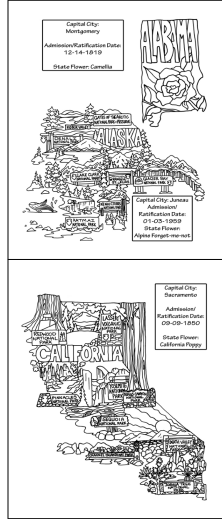

LAND OF THE LOST GIRL PRODUCT CATALOG

United States National Parks:

Each state is in alphabetical order along with a snippet of information, allowing you to learn as you color. States without a national park feature their official state flower instead. 28 pages of beautifully detailed coloring enjoyment await you, including a full map of the United States National Parks.

SKU	Retail Price	Wholesale Price
9781734338256	$15.00	$7.50