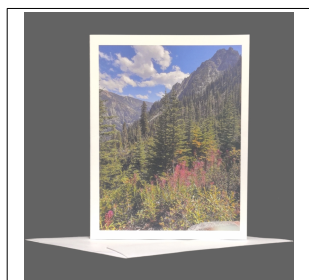

SKU	Name	Retail Price	Wholesale Price
PGC-OR-Wallowa_Whit	Wallowa Whitman Nat. Forest Oregon	$5.00	$2.50